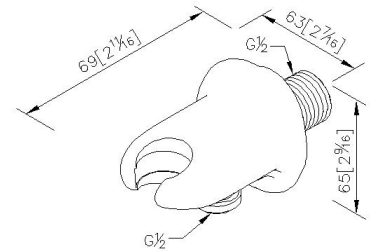

**Hand Shower Holder W/Supply Elbow
6781-DC-81CP**

INTRODUCTION:

JUSTIME Ether accessories benefit every single user with a combination of excellent quality, precise workmanship, innovation and beautiful shapes. The overall design concept is based on the idea of ether - an unlimited medium filling any and all space. Smooth lines and soft characteristics signify the aura of ether, which moves like an ever-present ocean current. The unique design of ETHER breaks with traditional, established shapes, bringing this towel bar to a new artistic level.

DESCRIPTION:

- 1.Brass of forging body meets JIS 3771 standard.
- 2.Premium metal construction for durability.
- 3.Justime finishes resist corrosion and tarnish.
- 4.Finish meets the standard of ASTM-SC2
- 5.Thread G1/2".