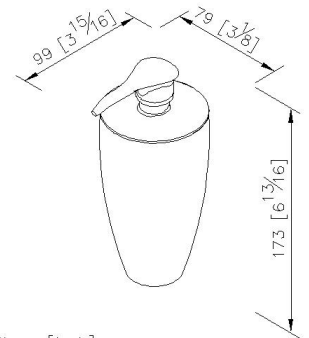

Freestanding Soap Dispenser 6781-26-80CP

INTRODUCTION:

Ether Freestanding Bathroom Accessory Set has been inspired by the image of the cloud, where we represented it with a curved surface, polished chrome finish, and transparent containers to bring the fantastic refraction of bathroom lightings.

JUSTIME Ether accessories benefit every single user with a combination of excellent quality, precise workmanship, innovation and beautiful shapes. The overall design concept is based on the idea of ether - an unlimited medium filling all space. Smooth lines and soft characteristics signify the aura of ether, which moves like an ever-present ocean current. The unique design of ETHER breaks traditional ideals and established shapes, bringing this freestanding soap dispenser to a new artistic level.

DESCRIPTION:

- 1.Brass of forging body meets JIS 3771 standard.
- 2.Premium metal construction for durability.
- 3.Justime finishes resist corrosion and tarnish.
- 4.Finish meets the standard of ASTM-SC2.
- 5.Curved shape and smooth surface help to reduce water stains.
- 6.Correctly installed product's loading is 2 kgf.
- 7.Transparent glass soap dispenser.
- 8.1.5cc for each dispense.
- 9.Capacity: 340ml.
- 10.Coordinates with other products in Ether collection.

Certification:

Fixing Kits:

- 1.N/A

AWARD:

unit: mm[inch]